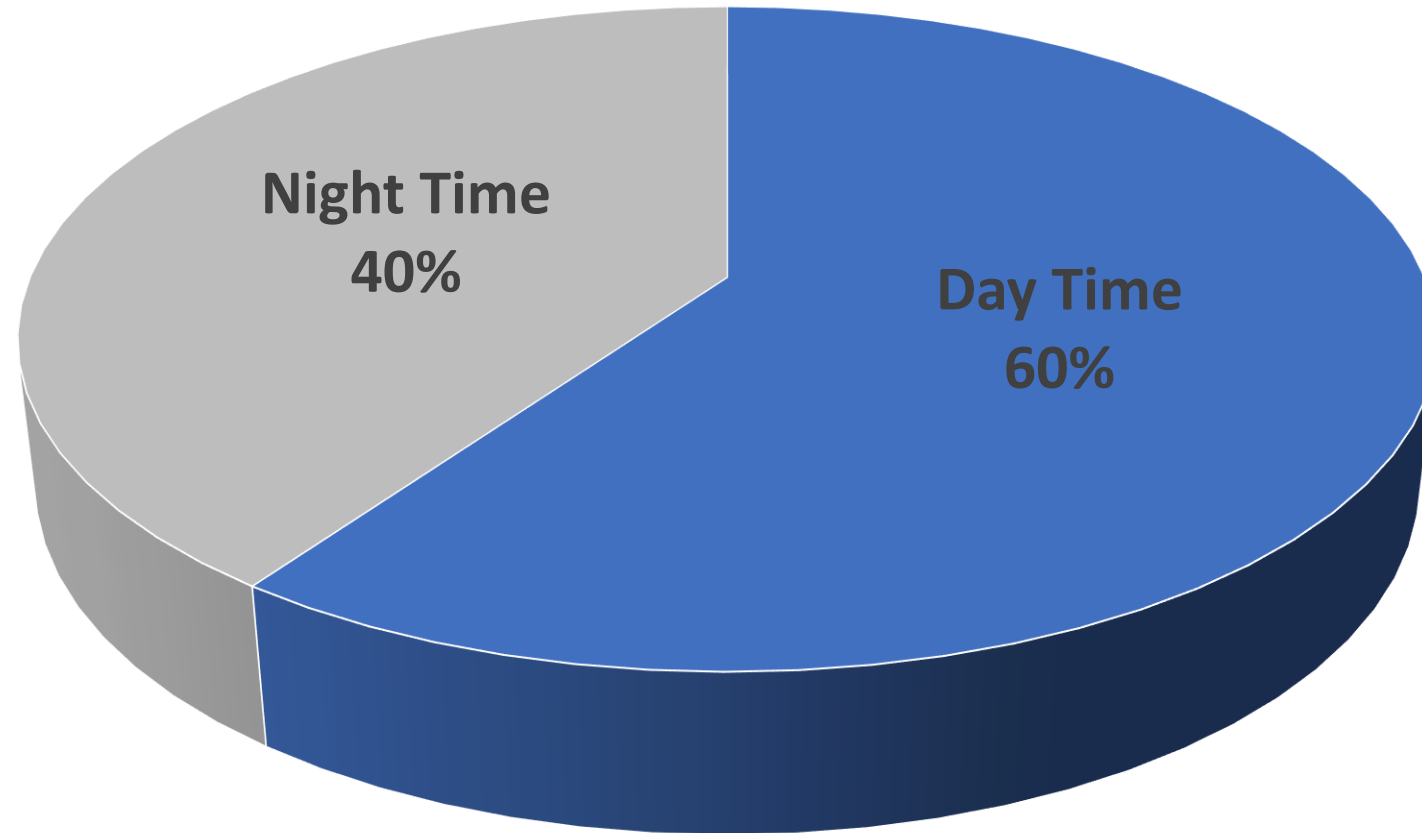

APPENDIX D

STRATEGIC STATISTICAL ANALYSIS – STREET DRINKING PSPO

The London Borough of Lambeth
PPARS Intelligence & Improvement Service

OFFICIAL

CATEGORISATION – STREET DRINKING-RELATED OFFENCES

OFFENCE CATEGORY	QUANTITY
Acquisitive Crime	598
Breach of Conditions	3
Criminal Damage	57
Drugs Offence	20
Fraud	7
Offence Involving Child	14
Other	3
Public Order Offence	57
Robbery	19
Sexual Offence	38
Traffic Offence	2
Violence Offence	285
Weapons Related	9

TOTAL

1112

TIME OF DAY – STREET DRINKING-RELATED CRIME

SEASONALITY INDEX – STREET DRINKING-RELATED CRIME

YEARLY TRENDS – STREET DRINKING-RELATED CRIME

Year	2017												2018												2019												2020				
Month	Mar	Apr	May	Jun	Jul	Aug	Sep	Oct	Nov	Dec	Jan	Feb	Mar	Apr	May	Jun	Jul	Aug	Sep	Oct	Nov	Dec	Jan	Feb	Mar	Apr	May	Jun	Jul	Aug	Sep	Oct	Nov	Dec	Jan	Feb	Mar	Apr	May		
Volume	41	42	41	36	40	42	40	18	0	2	29	34	36	32	38	36	54	35	33	14	3	3	32	23	39	42	37	33	51	35	35	9	2	1	23	39	26	12	19		

OFFICIAL

STREET DRINKING-RELATED CRIME: MAPPING

Street Drinking Incidents

Lambeth Borough
01/03/2017 to 25/05/2020

- Crimes Linked to Street Drinking
- ▲ Street Drinking Reports to Police
- Public Open Space
- Housing Estates
- Borough Boundary

STREET DRINKING- RELATED CRIME: A ROADS CONCENTRATION

OFFICIAL

Data measured from 01/03/2017 to 25/05/2020

Street Drinking Incidents

Lambeth Borough
01/03/2017 to 25/05/2020

- Crimes Linked to Street Drinking
- ▲ Street Drinking Reports to Police
- ▭ Borough Boundary
- ▭ A Roads Lambeth - 50m Buffer