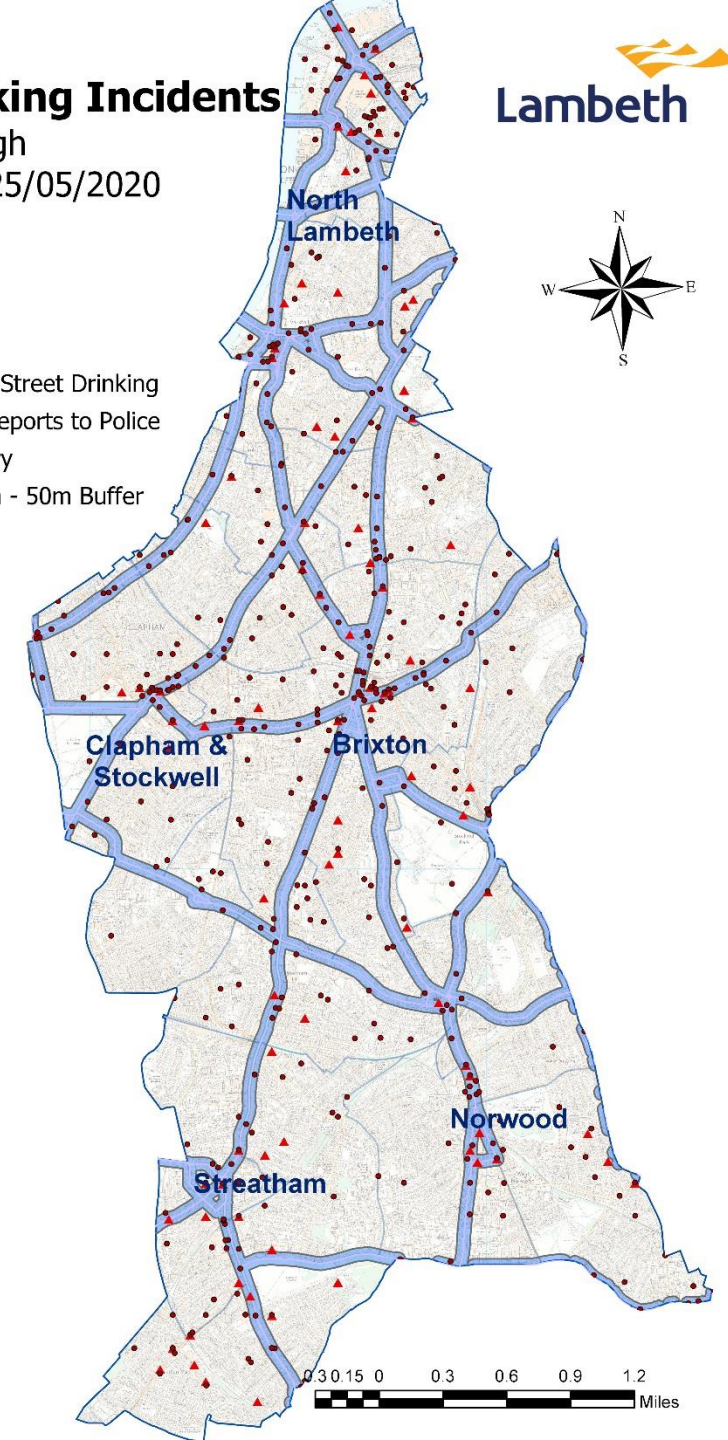

TOTAL

1112

TIME OF DAY – STREET DRINKING-RELATED CRIME

SEASONALITY INDEX – STREET DRINKING-RELATED CRIME

YEARLY TRENDS – STREET DRINKING-RELATED CRIME

Year	2017												2018												2019												2020				
Month	Mar	Apr	May	Jun	Jul	Aug	Sep	Oct	Nov	Dec	Jan	Feb	Mar	Apr	May	Jun	Jul	Aug	Sep	Oct	Nov	Dec	Jan	Feb	Mar	Apr	May	Jun	Jul	Aug	Sep	Oct	Nov	Dec	Jan	Feb	Mar	Apr	May		
Volume	41	42	41	36	40	42	40	18	0	2	29	34	36	32	38	36	54	35	33	14	3	3	32	23	39	42	37	33	51	35	35	9	2	1	23	39	26	12	19		

OFFICIAL

Data measured from 01/03/2017 to 25/05/2020

STREET DRINKING-RELATED CRIME: HOUSING ESTATES & PARKS

Street Drinking-related crimes recorded on Housing Estates or Public Parks & Open Spaces

OFFICIAL

STREET DRINKING- RELATED CRIME: A ROADS CONCENTRATION

OFFICIAL

Data measured from 01/03/2017 to 25/05/2020

Street Drinking Incidents

Lambeth Borough
01/03/2017 to 25/05/2020

- Crimes Linked to Street Drinking
- ▲ Street Drinking Reports to Police
- ▭ Borough Boundary
- ▭ A Roads Lambeth - 50m Buffer

0 0.3 0.6 0.9 1.2 Miles

OFFICIAL

STREET DRINKING-RELATED CRIME: HEAT MAPPING

OFFICIAL

Data measured from 01/03/2017 to 25/05/2020

Street Drinking Incidents

Lambeth Borough
01/03/2017 to 25/05/2020

- Sparse
- Dense
- Street Drinking Reports to Police
- Borough Boundary