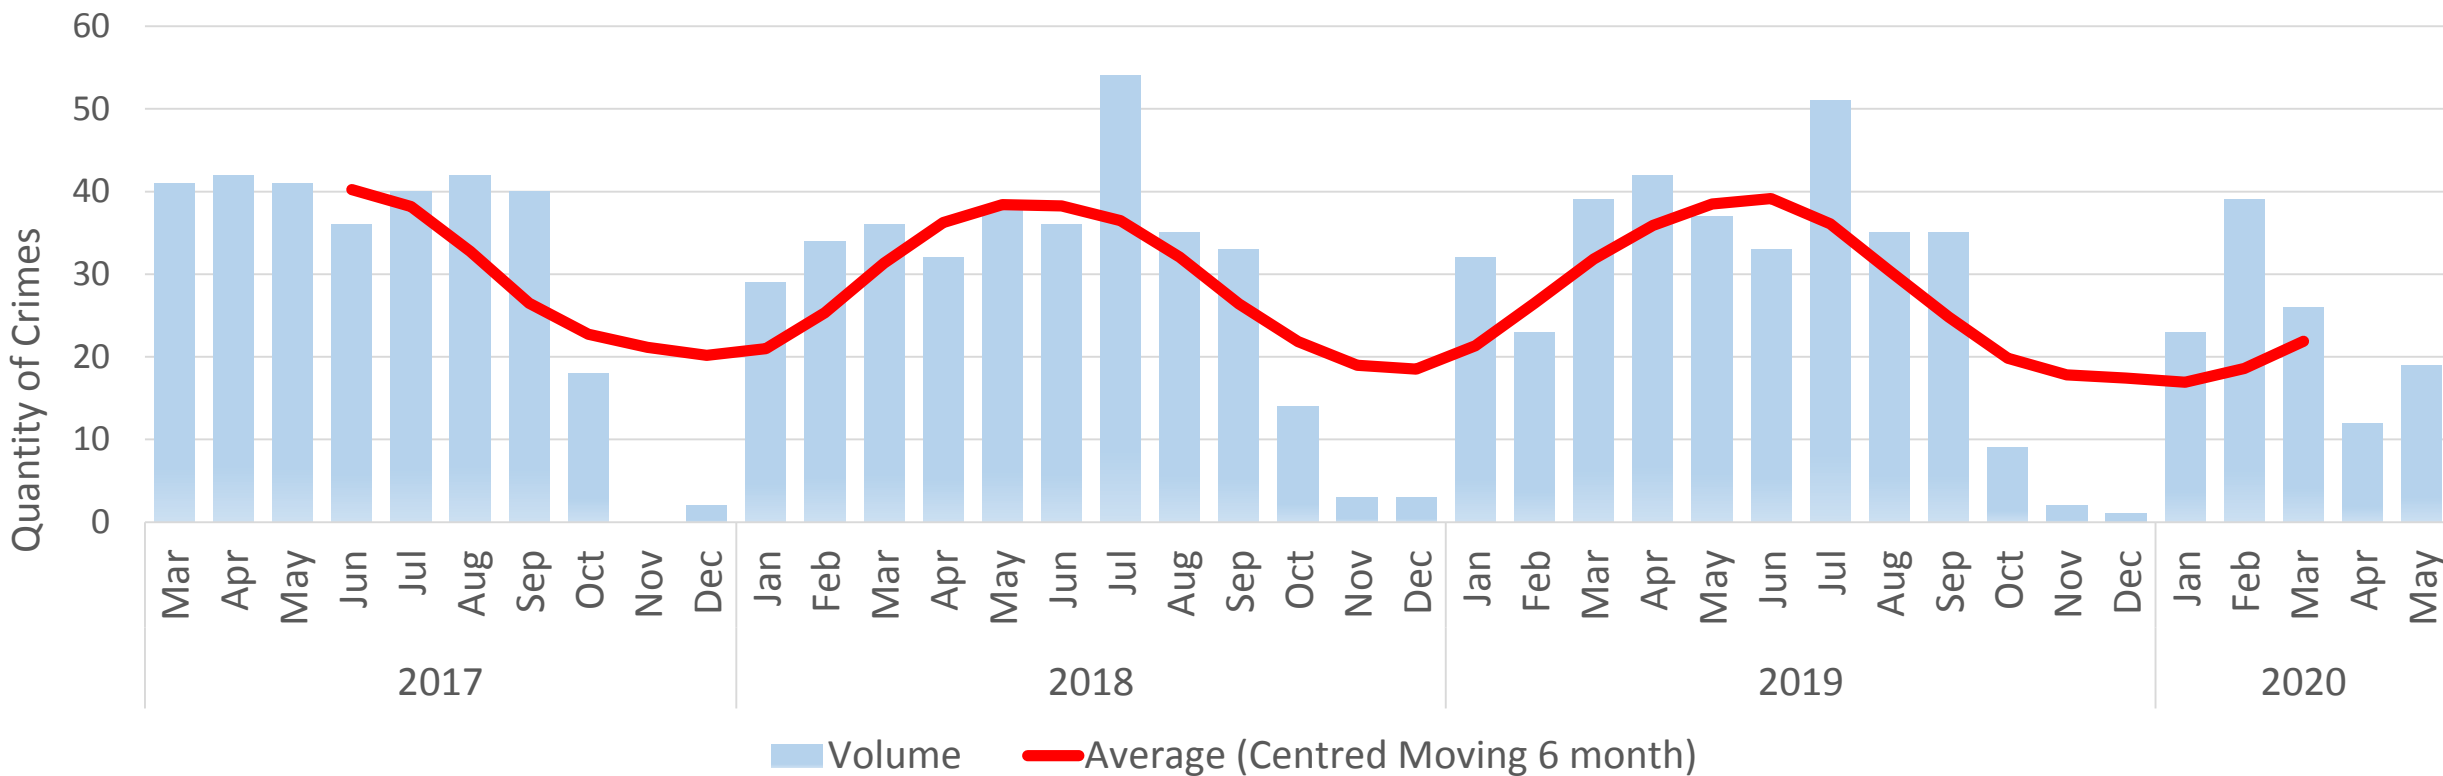

TOTAL

1112

TIME OF DAY – STREET DRINKING-RELATED CRIME

SEASONALITY INDEX – STREET DRINKING-RELATED CRIME

YEARLY TRENDS – STREET DRINKING-RELATED CRIME

Year	2017												2018												2019												2020				
Month	Mar	Apr	May	Jun	Jul	Aug	Sep	Oct	Nov	Dec	Jan	Feb	Mar	Apr	May	Jun	Jul	Aug	Sep	Oct	Nov	Dec	Jan	Feb	Mar	Apr	May	Jun	Jul	Aug	Sep	Oct	Nov	Dec	Jan	Feb	Mar	Apr	May		
Volume	41	42	41	36	40	42	40	18	0	2	29	34	36	32	38	36	54	35	33	14	3	3	32	23	39	42	37	33	51	35	35	9	2	1	23	39	26	12	19		

MONTHLY AVERAGE – STREET DRINKING-RELATED CRIME

Year	2017												2018												2019												2020				
Month	Mar	Apr	May	Jun	Jul	Aug	Sep	Oct	Nov	Dec	Jan	Feb	Mar	Apr	May	Jun	Jul	Aug	Sep	Oct	Nov	Dec	Jan	Feb	Mar	Apr	May	Jun	Jul	Aug	Sep	Oct	Nov	Dec	Jan	Feb	Mar	Apr	May		
Volume	41	42	41	36	40	42	40	18	0	2	29	34	36	32	38	36	54	35	33	14	3	3	32	23	39	42	37	33	51	35	35	9	2	1	23	39	26	12	19		

OFFICIAL

STREET DRINKING-RELATED CRIME: MAPPING

Street Drinking Incidents

Lambeth Borough
01/03/2017 to 25/05/2020

- Crimes Linked to Street Drinking
- ▲ Street Drinking Reports to Police
- Public Open Space
- Housing Estates
- Borough Boundary

STREET DRINKING- RELATED CRIME: A ROADS CONCENTRATION

OFFICIAL

Data measured from 01/03/2017 to 25/05/2020

Street Drinking Incidents

Lambeth Borough
01/03/2017 to 25/05/2020

- Crimes Linked to Street Drinking
- ▲ Street Drinking Reports to Police
- ▭ Borough Boundary
- ▭ A Roads Lambeth - 50m Buffer