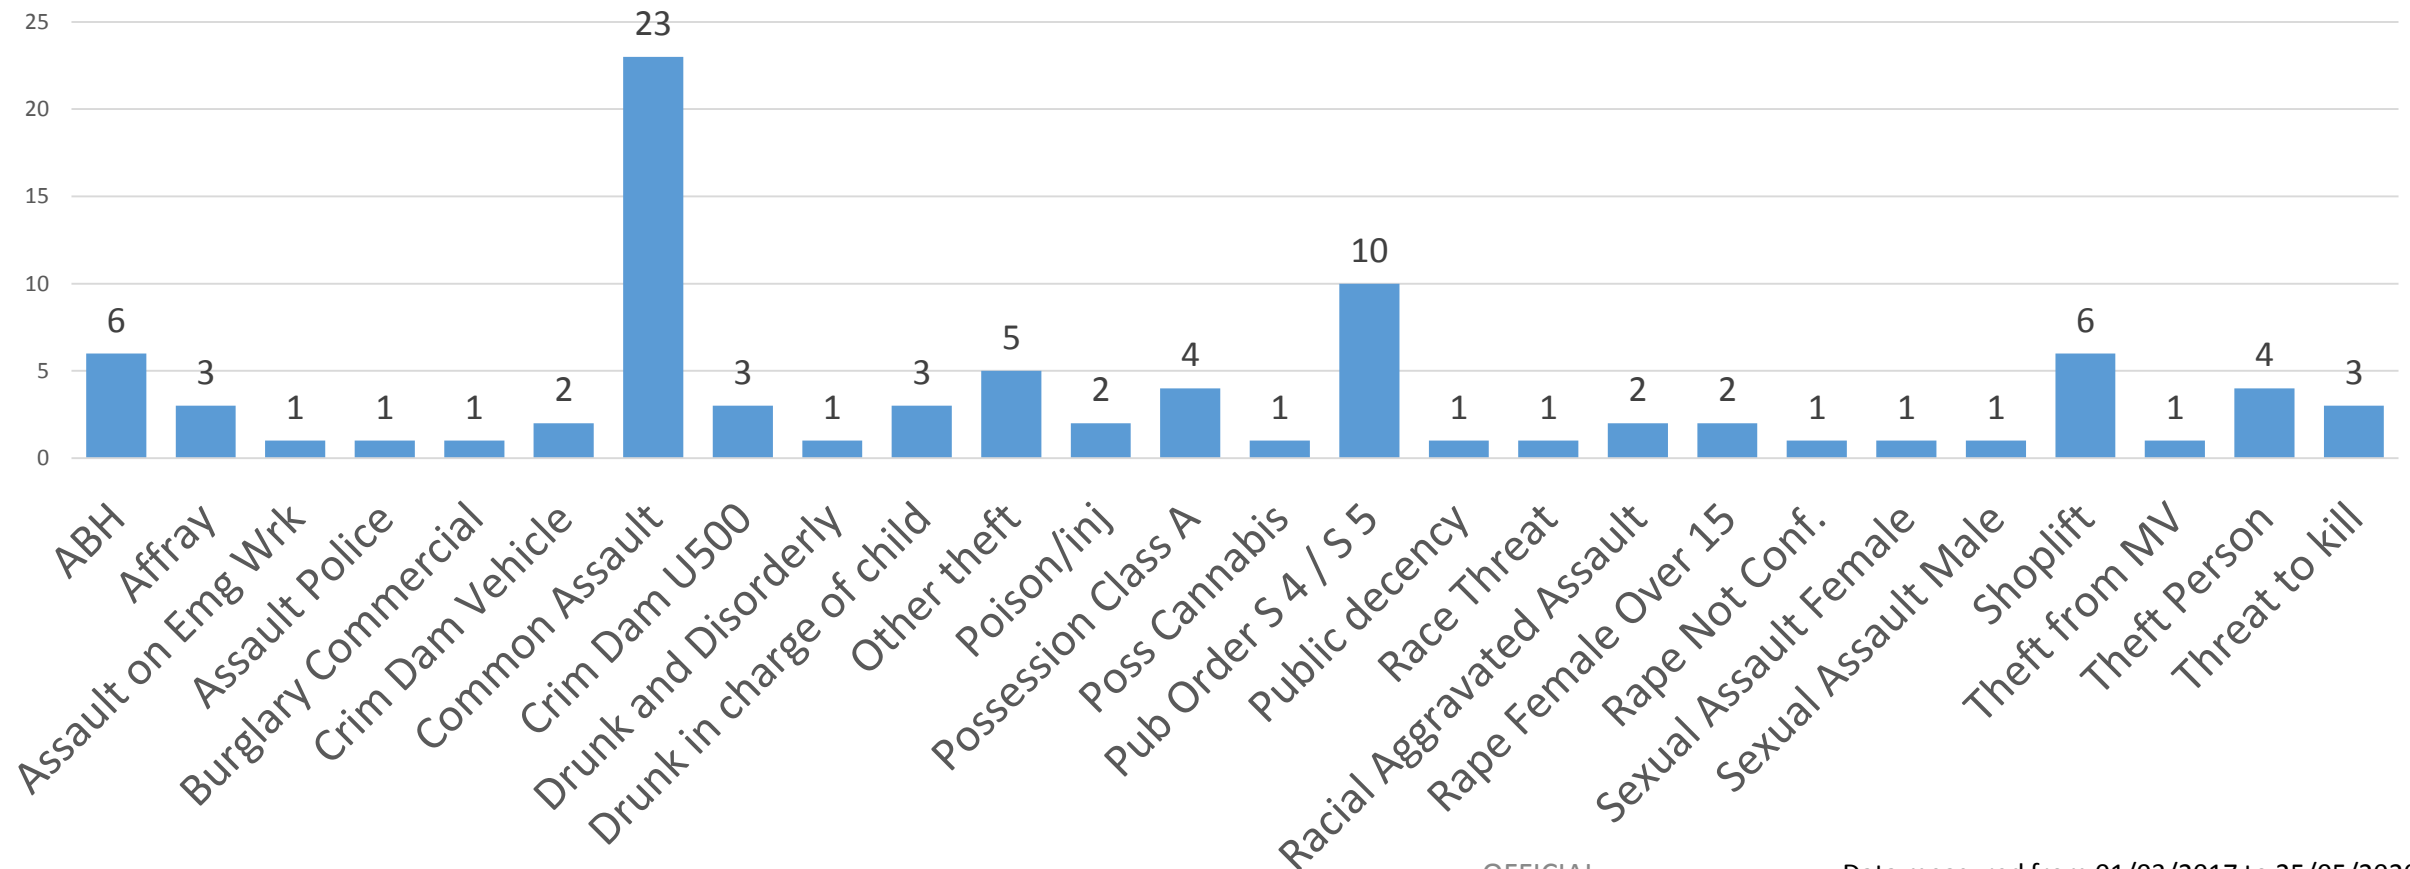

TOTAL

1112

TIME OF DAY – STREET DRINKING-RELATED CRIME

SEASONALITY INDEX – STREET DRINKING-RELATED CRIME

YEARLY TRENDS – STREET DRINKING-RELATED CRIME

Year	2017												2018												2019												2020				
Month	Mar	Apr	May	Jun	Jul	Aug	Sep	Oct	Nov	Dec	Jan	Feb	Mar	Apr	May	Jun	Jul	Aug	Sep	Oct	Nov	Dec	Jan	Feb	Mar	Apr	May	Jun	Jul	Aug	Sep	Oct	Nov	Dec	Jan	Feb	Mar	Apr	May		
Volume	41	42	41	36	40	42	40	18	0	2	29	34	36	32	38	36	54	35	33	14	3	3	32	23	39	42	37	33	51	35	35	9	2	1	23	39	26	12	19		

OFFICIAL

STREET DRINKING-RELATED CRIME: MAPPING

Street Drinking Incidents

Lambeth Borough
01/03/2017 to 25/05/2020

- Crimes Linked to Street Drinking
- ▲ Street Drinking Reports to Police
- Public Open Space
- Housing Estates
- Borough Boundary

OFFICIAL

Data measured from 01/03/2017 to 25/05/2020

STREET DRINKING-RELATED CRIME: HOUSING ESTATES & PARKS

Street Drinking-related crimes recorded on Housing Estates or Public Parks & Open Spaces

OFFICIAL

STREET DRINKING- RELATED CRIME: A ROADS CONCENTRATION

OFFICIAL

Data measured from 01/03/2017 to 25/05/2020

Street Drinking Incidents

Lambeth Borough
01/03/2017 to 25/05/2020

- Crimes Linked to Street Drinking
- ▲ Street Drinking Reports to Police
- ▭ Borough Boundary
- ▭ A Roads Lambeth - 50m Buffer