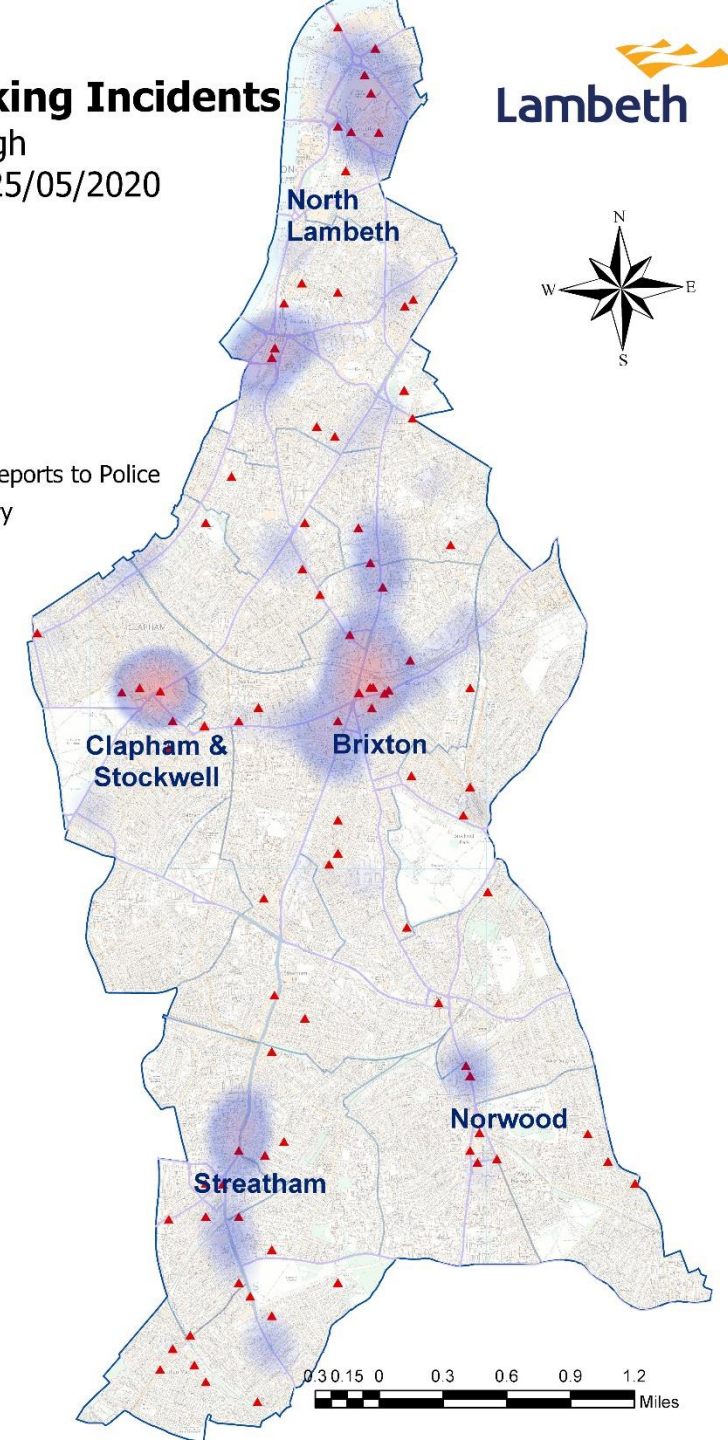

TOTAL

1112

TIME OF DAY – STREET DRINKING-RELATED CRIME

SEASONALITY INDEX – STREET DRINKING-RELATED CRIME

YEARLY TRENDS – STREET DRINKING-RELATED CRIME

Year	2017												2018												2019												2020				
Month	Mar	Apr	May	Jun	Jul	Aug	Sep	Oct	Nov	Dec	Jan	Feb	Mar	Apr	May	Jun	Jul	Aug	Sep	Oct	Nov	Dec	Jan	Feb	Mar	Apr	May	Jun	Jul	Aug	Sep	Oct	Nov	Dec	Jan	Feb	Mar	Apr	May		
Volume	41	42	41	36	40	42	40	18	0	2	29	34	36	32	38	36	54	35	33	14	3	3	32	23	39	42	37	33	51	35	35	9	2	1	23	39	26	12	19		

OFFICIAL

STREET DRINKING-RELATED CRIME: MAPPING

Street Drinking Incidents

Lambeth Borough
01/03/2017 to 25/05/2020

- Crimes Linked to Street Drinking
- ▲ Street Drinking Reports to Police
- Public Open Space
- Housing Estates
- Borough Boundary

STREET DRINKING- RELATED CRIME: A ROADS CONCENTRATION

OFFICIAL

Data measured from 01/03/2017 to 25/05/2020

Street Drinking Incidents

Lambeth Borough
01/03/2017 to 25/05/2020

- Crimes Linked to Street Drinking
- ▲ Street Drinking Reports to Police
- ▭ Borough Boundary
- ▭ A Roads Lambeth - 50m Buffer

0 0.3 0.6 0.9 1.2 Miles

OFFICIAL

STREET DRINKING-RELATED CRIME: HEAT MAPPING

OFFICIAL

Data measured from 01/03/2017 to 25/05/2020

Street Drinking Incidents

Lambeth Borough
01/03/2017 to 25/05/2020

- Sparse
- Dense
- Street Drinking Reports to Police
- Borough Boundary