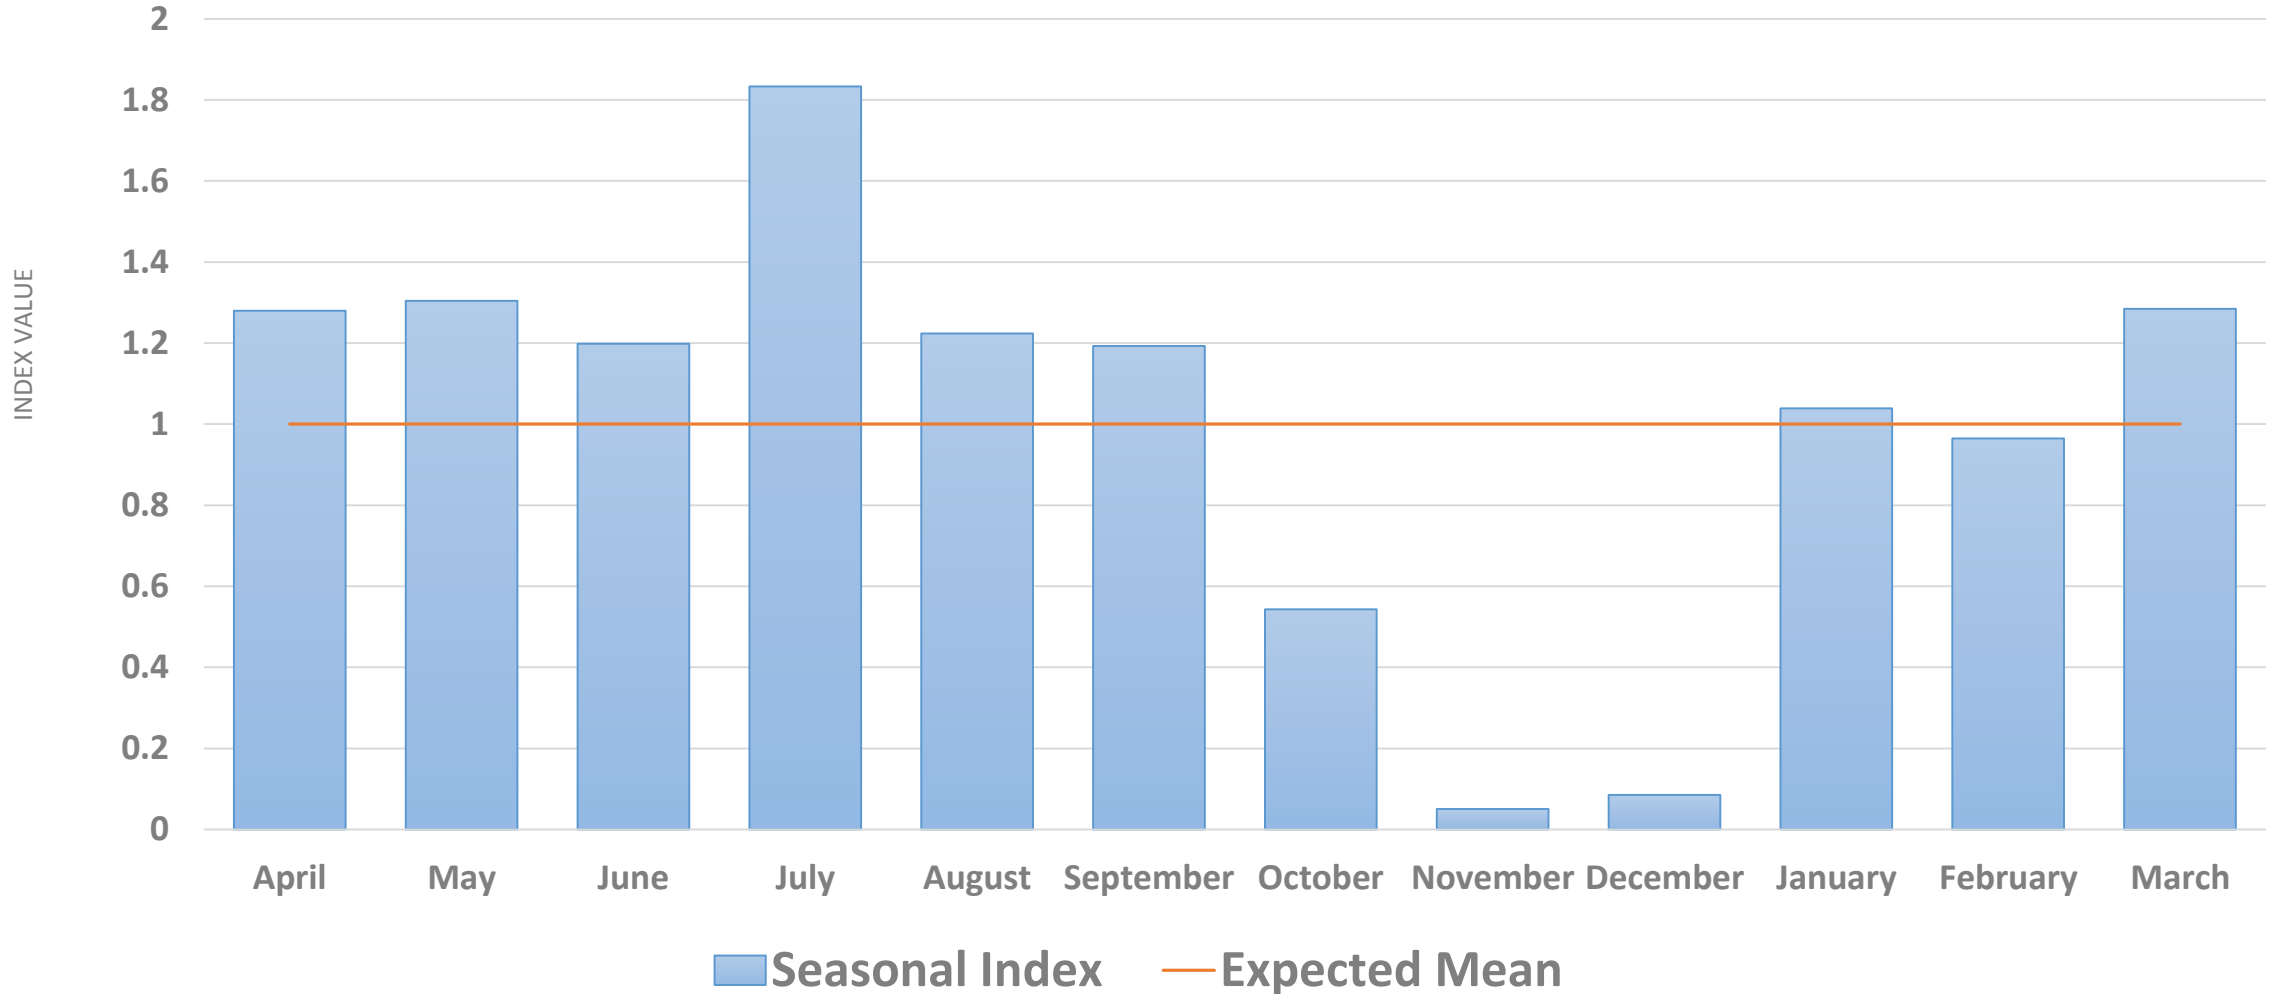

APPENDIX D

STRATEGIC STATISTICAL ANALYSIS – STREET DRINKING PSPO

The London Borough of Lambeth
PPARS Intelligence & Improvement Service

OFFICIAL

CATEGORISATION – STREET DRINKING-RELATED OFFENCES

OFFENCE CATEGORY	QUANTITY
Acquisitive Crime	598
Breach of Conditions	3
Criminal Damage	57
Drugs Offence	20
Fraud	7
Offence Involving Child	14
Other	3
Public Order Offence	57
Robbery	19
Sexual Offence	38
Traffic Offence	2
Violence Offence	285
Weapons Related	9

TOTAL

1112

TIME OF DAY – STREET DRINKING-RELATED CRIME

SEASONALITY INDEX – STREET DRINKING-RELATED CRIME

YEARLY TRENDS – STREET DRINKING-RELATED CRIME

Year	2017												2018												2019												2020				
Month	Mar	Apr	May	Jun	Jul	Aug	Sep	Oct	Nov	Dec	Jan	Feb	Mar	Apr	May	Jun	Jul	Aug	Sep	Oct	Nov	Dec	Jan	Feb	Mar	Apr	May	Jun	Jul	Aug	Sep	Oct	Nov	Dec	Jan	Feb	Mar	Apr	May		
Volume	41	42	41	36	40	42	40	18	0	2	29	34	36	32	38	36	54	35	33	14	3	3	32	23	39	42	37	33	51	35	35	9	2	1	23	39	26	12	19		

MONTHLY AVERAGE – STREET DRINKING-RELATED CRIME

Year	2017												2018												2019												2020				
Month	Mar	Apr	May	Jun	Jul	Aug	Sep	Oct	Nov	Dec	Jan	Feb	Mar	Apr	May	Jun	Jul	Aug	Sep	Oct	Nov	Dec	Jan	Feb	Mar	Apr	May	Jun	Jul	Aug	Sep	Oct	Nov	Dec	Jan	Feb	Mar	Apr	May		
Volume	41	42	41	36	40	42	40	18	0	2	29	34	36	32	38	36	54	35	33	14	3	3	32	23	39	42	37	33	51	35	35	9	2	1	23	39	26	12	19		

STREET DRINKING- RELATED CRIME: A ROADS CONCENTRATION

OFFICIAL

Data measured from 01/03/2017 to 25/05/2020

Street Drinking Incidents

Lambeth Borough
01/03/2017 to 25/05/2020

- Crimes Linked to Street Drinking
- ▲ Street Drinking Reports to Police
- ▭ Borough Boundary
- ▭ A Roads Lambeth - 50m Buffer