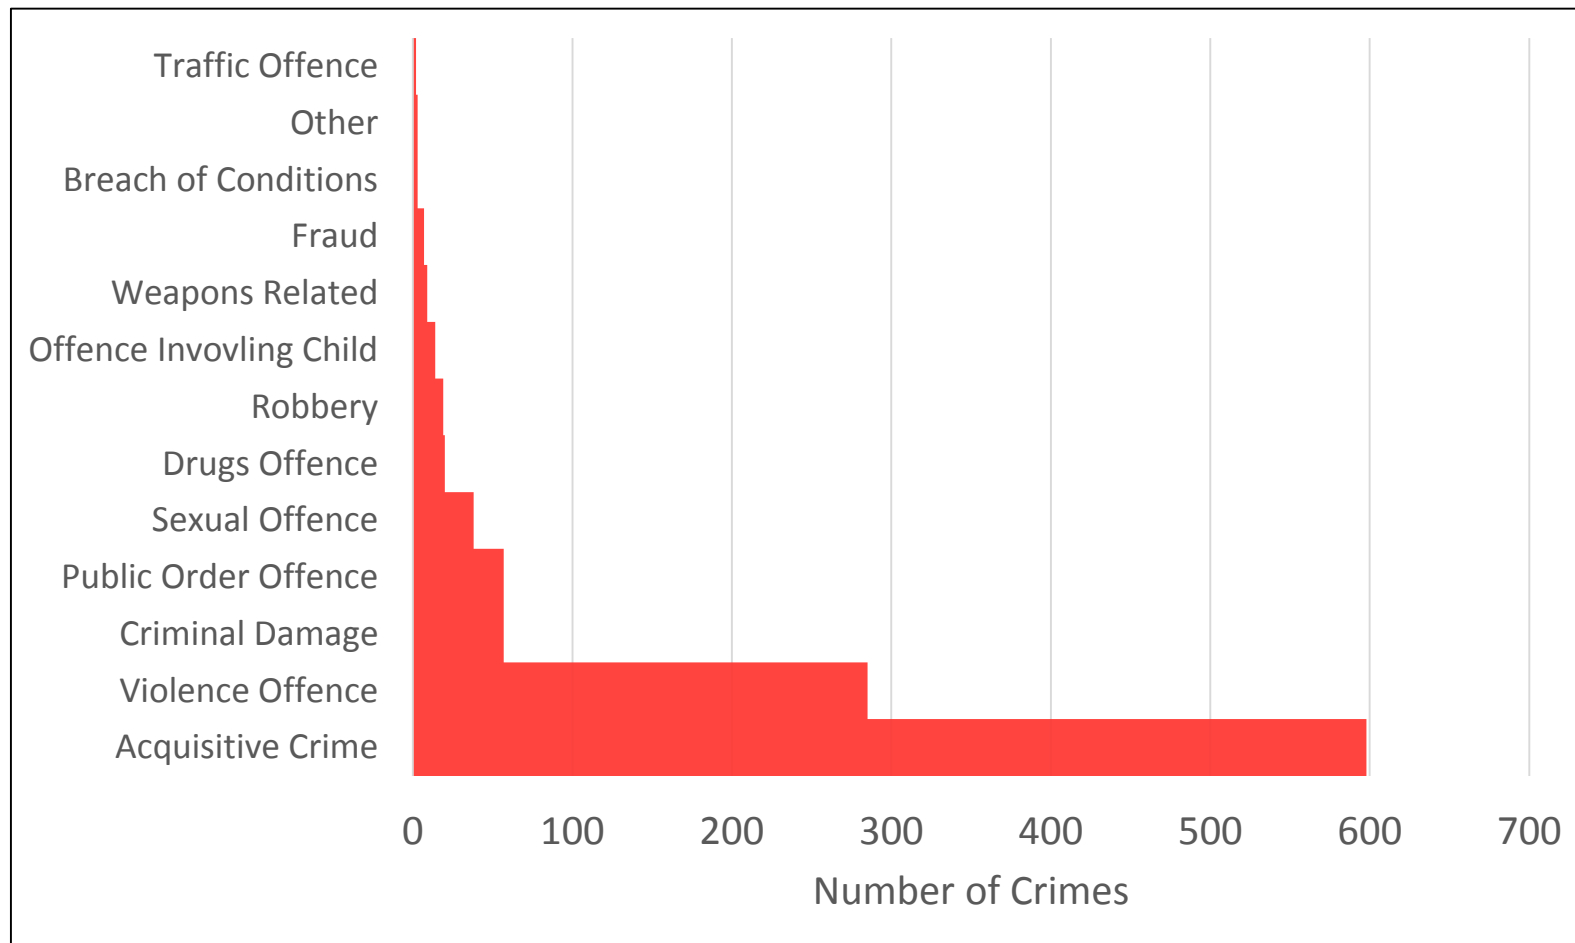

APPENDIX D

STRATEGIC STATISTICAL ANALYSIS – STREET DRINKING PSPO

The London Borough of Lambeth
PPARS Intelligence & Improvement Service

OFFICIAL

CATEGORISATION – STREET DRINKING-RELATED OFFENCES

OFFENCE CATEGORY	QUANTITY
Acquisitive Crime	598
Breach of Conditions	3
Criminal Damage	57
Drugs Offence	20
Fraud	7
Offence Involving Child	14
Other	3
Public Order Offence	57
Robbery	19
Sexual Offence	38
Traffic Offence	2
Violence Offence	285
Weapons Related	9

TOTAL

1112

TIME OF DAY – STREET DRINKING-RELATED CRIME

SEASONALITY INDEX – STREET DRINKING-RELATED CRIME

YEARLY TRENDS – STREET DRINKING-RELATED CRIME

Year	2017												2018												2019												2020				
Month	Mar	Apr	May	Jun	Jul	Aug	Sep	Oct	Nov	Dec	Jan	Feb	Mar	Apr	May	Jun	Jul	Aug	Sep	Oct	Nov	Dec	Jan	Feb	Mar	Apr	May	Jun	Jul	Aug	Sep	Oct	Nov	Dec	Jan	Feb	Mar	Apr	May		
Volume	41	42	41	36	40	42	40	18	0	2	29	34	36	32	38	36	54	35	33	14	3	3	32	23	39	42	37	33	51	35	35	9	2	1	23	39	26	12	19		

MONTHLY AVERAGE – STREET DRINKING-RELATED CRIME

Year	2017												2018												2019												2020				
Month	Mar	Apr	May	Jun	Jul	Aug	Sep	Oct	Nov	Dec	Jan	Feb	Mar	Apr	May	Jun	Jul	Aug	Sep	Oct	Nov	Dec	Jan	Feb	Mar	Apr	May	Jun	Jul	Aug	Sep	Oct	Nov	Dec	Jan	Feb	Mar	Apr	May		
Volume	41	42	41	36	40	42	40	18	0	2	29	34	36	32	38	36	54	35	33	14	3	3	32	23	39	42	37	33	51	35	35	9	2	1	23	39	26	12	19		

STREET DRINKING- RELATED CRIME: A ROADS CONCENTRATION

OFFICIAL

Data measured from 01/03/2017 to 25/05/2020

Street Drinking Incidents

Lambeth Borough
01/03/2017 to 25/05/2020

- Crimes Linked to Street Drinking
- ▲ Street Drinking Reports to Police
- ▭ Borough Boundary
- ▭ A Roads Lambeth - 50m Buffer