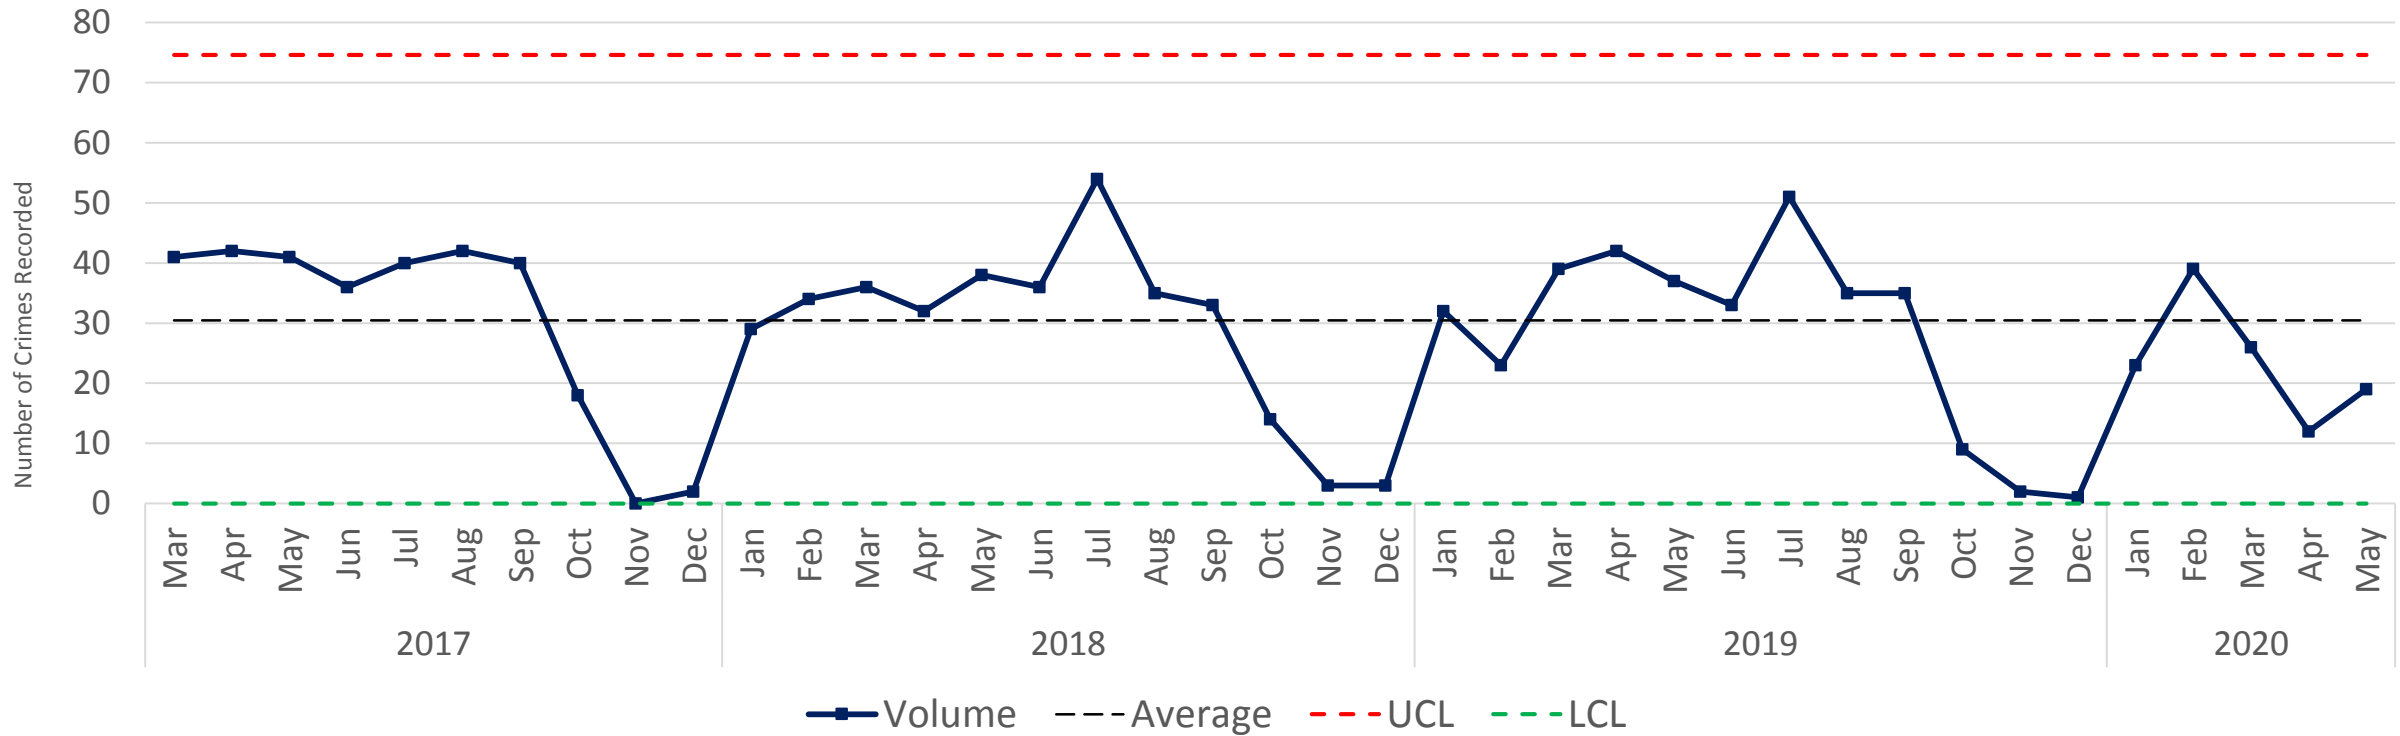

APPENDIX D

STRATEGIC STATISTICAL ANALYSIS – STREET DRINKING PSPO

The London Borough of Lambeth
PPARS Intelligence & Improvement Service

OFFICIAL

CATEGORISATION – STREET DRINKING-RELATED OFFENCES

OFFENCE CATEGORY	QUANTITY
Acquisitive Crime	598
Breach of Conditions	3
Criminal Damage	57
Drugs Offence	20
Fraud	7
Offence Involving Child	14
Other	3
Public Order Offence	57
Robbery	19
Sexual Offence	38
Traffic Offence	2
Violence Offence	285
Weapons Related	9

TOTAL

1112

TIME OF DAY – STREET DRINKING-RELATED CRIME

SEASONALITY INDEX – STREET DRINKING-RELATED CRIME

YEARLY TRENDS – STREET DRINKING-RELATED CRIME

Year	2017												2018												2019												2020				
Month	Mar	Apr	May	Jun	Jul	Aug	Sep	Oct	Nov	Dec	Jan	Feb	Mar	Apr	May	Jun	Jul	Aug	Sep	Oct	Nov	Dec	Jan	Feb	Mar	Apr	May	Jun	Jul	Aug	Sep	Oct	Nov	Dec	Jan	Feb	Mar	Apr	May		
Volume	41	42	41	36	40	42	40	18	0	2	29	34	36	32	38	36	54	35	33	14	3	3	32	23	39	42	37	33	51	35	35	9	2	1	23	39	26	12	19		

MONTHLY AVERAGE – STREET DRINKING-RELATED CRIME

Year	2017												2018												2019												2020				
Month	Mar	Apr	May	Jun	Jul	Aug	Sep	Oct	Nov	Dec	Jan	Feb	Mar	Apr	May	Jun	Jul	Aug	Sep	Oct	Nov	Dec	Jan	Feb	Mar	Apr	May	Jun	Jul	Aug	Sep	Oct	Nov	Dec	Jan	Feb	Mar	Apr	May		
Volume	41	42	41	36	40	42	40	18	0	2	29	34	36	32	38	36	54	35	33	14	3	3	32	23	39	42	37	33	51	35	35	9	2	1	23	39	26	12	19		

OFFICIAL

STREET DRINKING-RELATED CRIME: MAPPING

Street Drinking Incidents

Lambeth Borough
01/03/2017 to 25/05/2020

- Crimes Linked to Street Drinking
- ▲ Street Drinking Reports to Police
- Public Open Space
- Housing Estates
- Borough Boundary