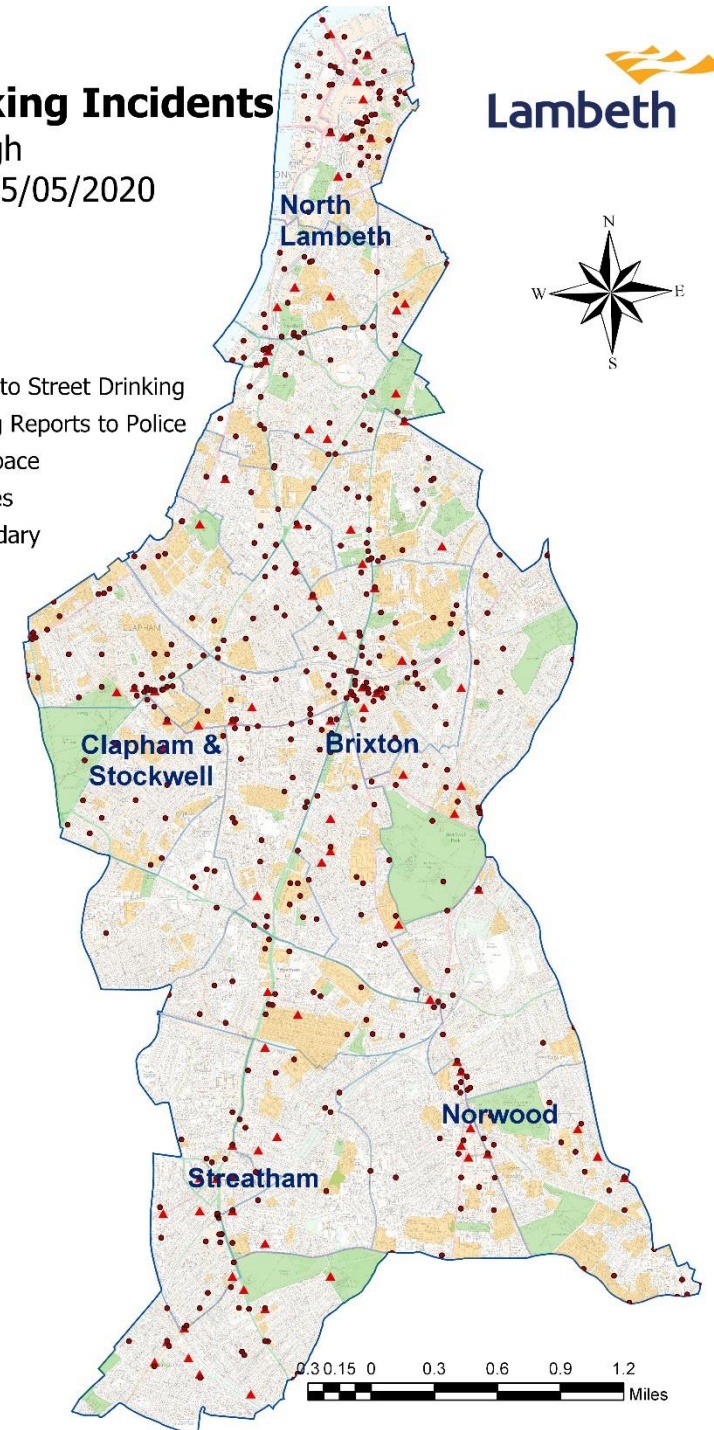

TOTAL

1112

TIME OF DAY – STREET DRINKING-RELATED CRIME

SEASONALITY INDEX – STREET DRINKING-RELATED CRIME

YEARLY TRENDS – STREET DRINKING-RELATED CRIME

Year	2017												2018												2019												2020				
Month	Mar	Apr	May	Jun	Jul	Aug	Sep	Oct	Nov	Dec	Jan	Feb	Mar	Apr	May	Jun	Jul	Aug	Sep	Oct	Nov	Dec	Jan	Feb	Mar	Apr	May	Jun	Jul	Aug	Sep	Oct	Nov	Dec	Jan	Feb	Mar	Apr	May		
Volume	41	42	41	36	40	42	40	18	0	2	29	34	36	32	38	36	54	35	33	14	3	3	32	23	39	42	37	33	51	35	35	9	2	1	23	39	26	12	19		

MONTHLY AVERAGE – STREET DRINKING-RELATED CRIME

Year	2017												2018												2019												2020				
Month	Mar	Apr	May	Jun	Jul	Aug	Sep	Oct	Nov	Dec	Jan	Feb	Mar	Apr	May	Jun	Jul	Aug	Sep	Oct	Nov	Dec	Jan	Feb	Mar	Apr	May	Jun	Jul	Aug	Sep	Oct	Nov	Dec	Jan	Feb	Mar	Apr	May		
Volume	41	42	41	36	40	42	40	18	0	2	29	34	36	32	38	36	54	35	33	14	3	3	32	23	39	42	37	33	51	35	35	9	2	1	23	39	26	12	19		

OFFICIAL

STREET DRINKING-RELATED CRIME: MAPPING

Street Drinking Incidents

Lambeth Borough
01/03/2017 to 25/05/2020

- Crimes Linked to Street Drinking
- ▲ Street Drinking Reports to Police
- Public Open Space
- Housing Estates
- Borough Boundary

OFFICIAL

Data measured from 01/03/2017 to 25/05/2020

STREET DRINKING-RELATED CRIME: HOUSING ESTATES & PARKS

Street Drinking-related crimes recorded on Housing Estates or Public Parks & Open Spaces

OFFICIAL