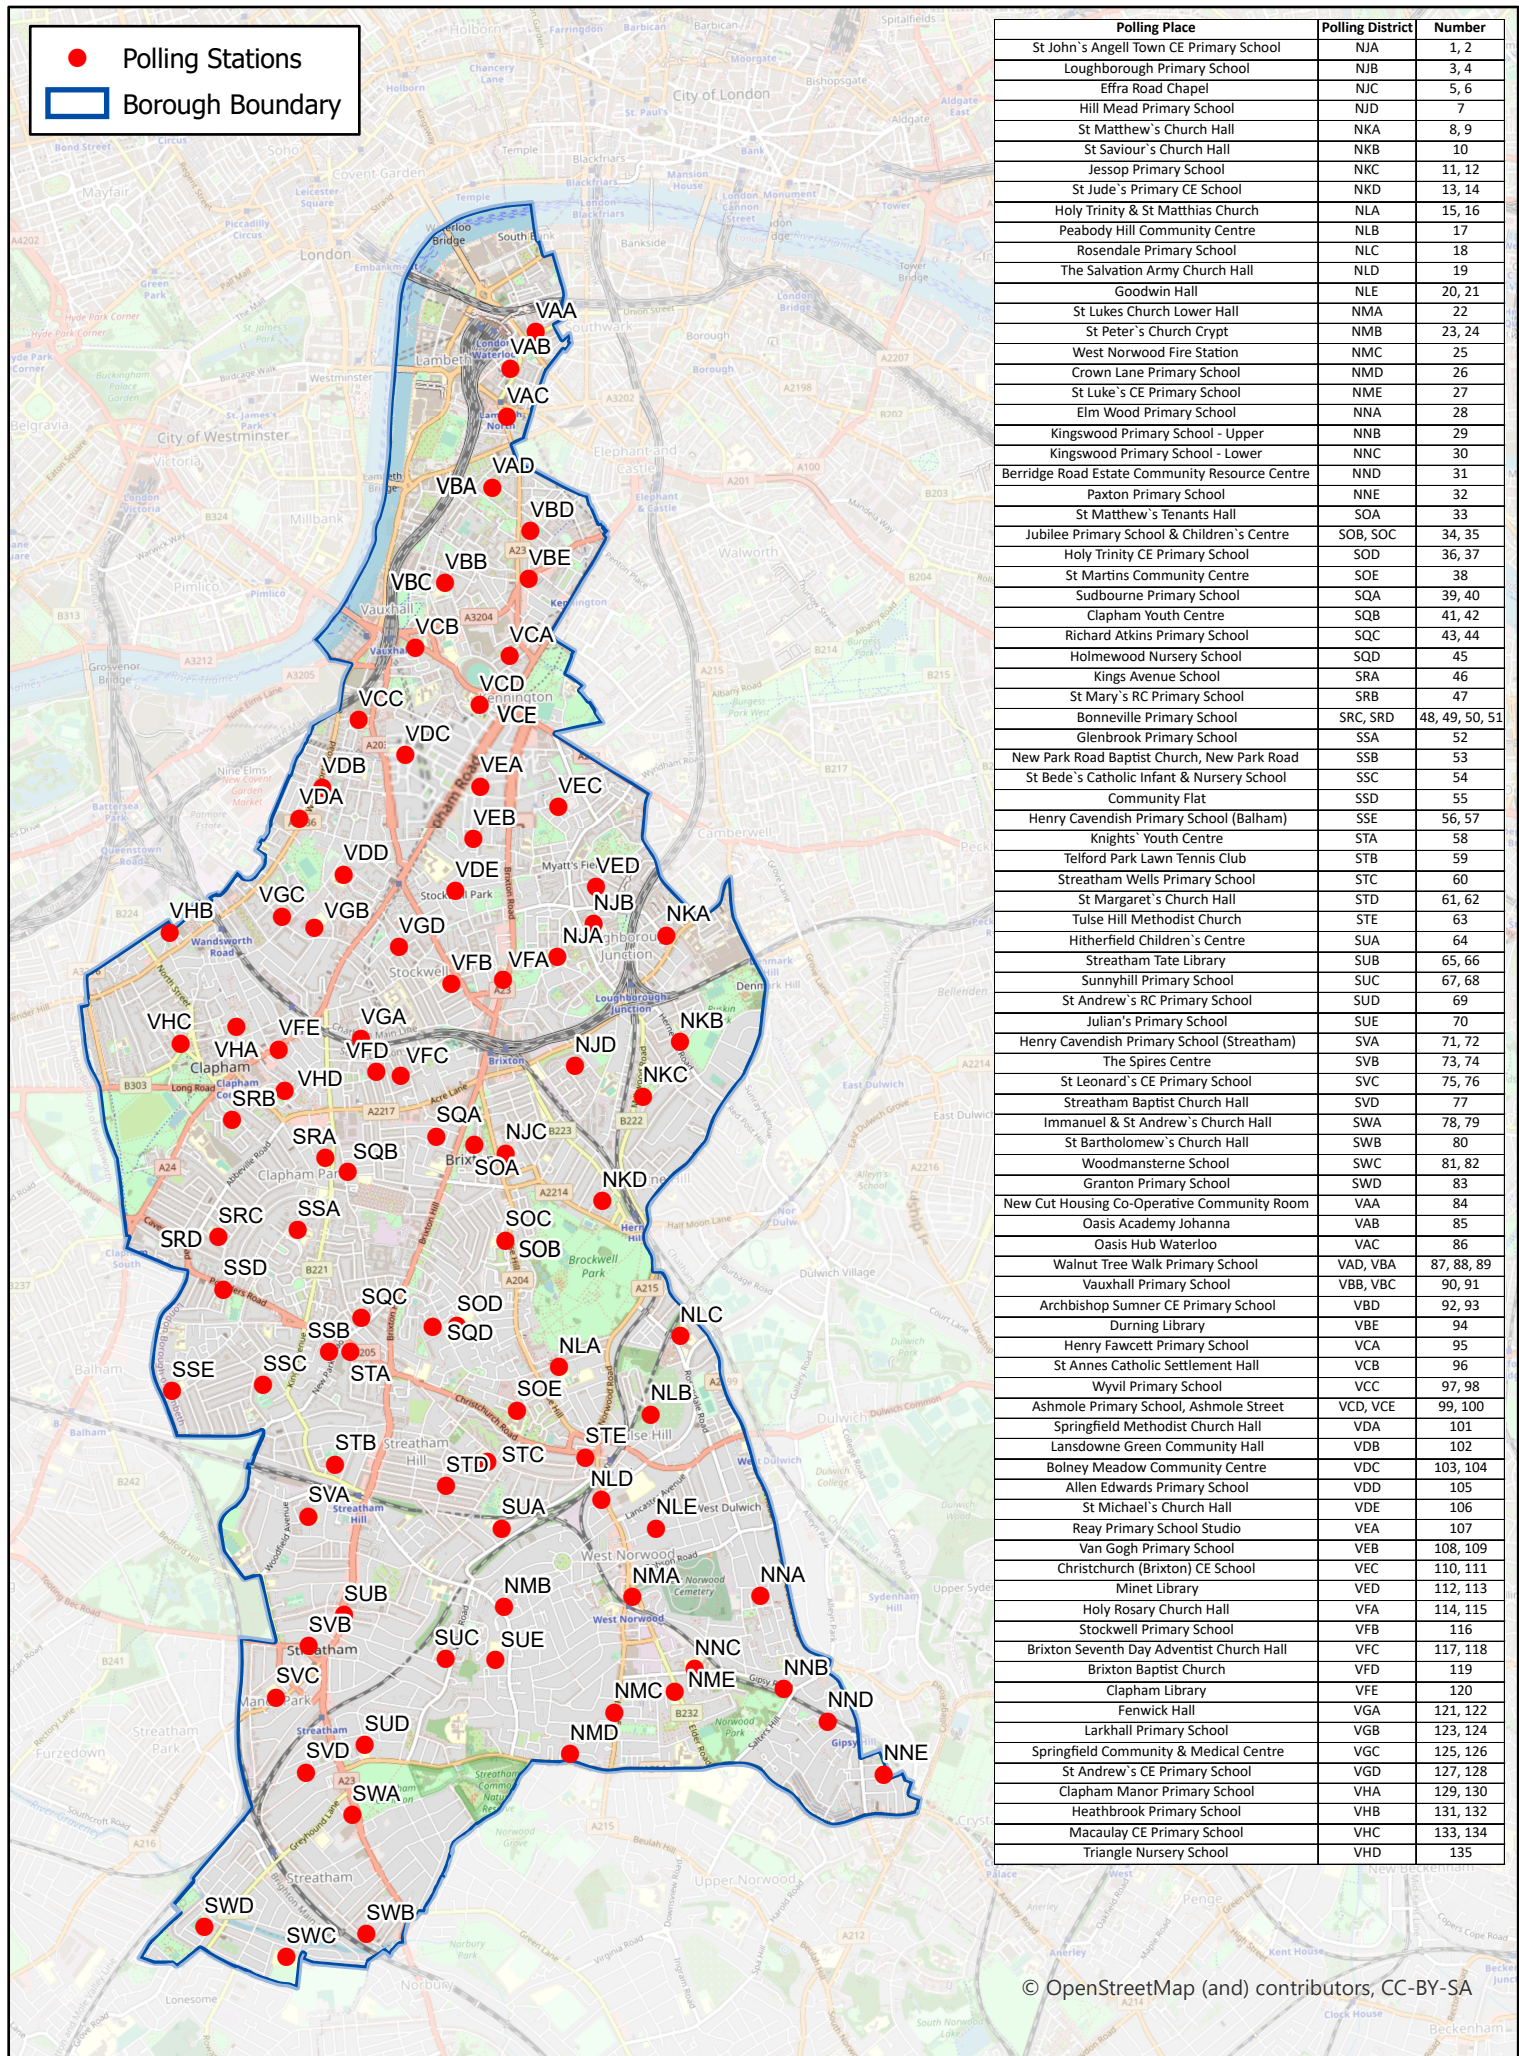

POLLING STATIONS

Polling Place	Polling District	Number
St John's Angell Town CE Primary School	NJA	1, 2
Loughborough Primary School	NJB	3, 4
Effra Road Chapel	NJC	5, 6
Hill Mead Primary School	NJD	7
St Matthew's Church Hall	NKA	8, 9
St Saviour's Church Hall	NKB	10
Jessop Primary School	NKC	11, 12
St Jude's Primary CE School	NKD	13, 14
Holy Trinity & St Matthias Church	NLA	15, 16
Peabody Hill Community Centre	NLB	17
Rosendale Primary School	NLC	18
The Salvation Army Church Hall	NLD	19
Goodwin Hall	NLE	20, 21
St Lukes Church Lower Hall	NMA	22
St Peter's Church Crypt	NMB	23, 24
West Norwood Fire Station	NMC	25
Crown Lane Primary School	NMD	26
St Luke's CE Primary School	NME	27
Elm Wood Primary School	NNA	28
Kingswood Primary School - Upper	NNB	29
Kingswood Primary School - Lower	NNC	30
Berridge Road Estate Community Resource Centre	NND	31
Paxton Primary School	NNE	32
St Matthew's Tenants Hall	SOA	33
Jubilee Primary School & Children's Centre	SOB, SOC	34, 35
Holy Trinity CE Primary School	SOD	36, 37
St Martins Community Centre	SOE	38
Sudbourne Primary School	SQA	39, 40
Clapham Youth Centre	SQB	41, 42
Richard Atkins Primary School	SQC	43, 44
Holmewood Nursery School	SOD	45
Kings Avenue School	SRA	46
St Mary's RC Primary School	SRB	47
Bonneville Primary School	SRC, SRD	48, 49, 50, 51
Glenbrook Primary School	SSA	52
New Park Road Baptist Church, New Park Road	SSB	53
St Bede's Catholic Infant & Nursery School	SSC	54
Community Flat	SSD	55
Henry Cavendish Primary School (Balham)	SSE	56, 57
Knights' Youth Centre	STA	58
Telford Park Lawn Tennis Club	STB	59
Streatham Wells Primary School	STC	60
St Margaret's Church Hall	STD	61, 62
Tulse Hill Methodist Church	STE	63
Hitherfield Children's Centre	SUA	64
Streatham Tate Library	SUB	65, 66
Sunnyhill Primary School	SUC	67, 68
St Andrew's RC Primary School	SUD	69
Julian's Primary School	SUE	70
Henry Cavendish Primary School (Streatham)	SVA	71, 72
The Spires Centre	SVB	73, 74
St Leonard's CE Primary School	SVC	75, 76
Streatham Baptist Church Hall	SVD	77
Immanuel & St Andrew's Church Hall	SWA	78, 79
St Bartholomew's Church Hall	SWB	80
Woodmansterne School	SWC	81, 82
Granton Primary School	SWD	83
New Cut Housing Co-Operative Community Room	VAA	84
Oasis Academy Johanna	VAB	85
Oasis Hub Waterloo	VAC	86
Walnut Tree Walk Primary School	VAD, VBA	87, 88, 89
Vauxhall Primary School	VBB, VBC	90, 91
Archbishop Sumner CE Primary School	VBD	92, 93
Durning Library	VBE	94
Henry Fawcett Primary School	VCA	95
St Annes Catholic Settlement Hall	VCB	96
Wyvil Primary School	VCC	97, 98
Ashmole Primary School, Ashmole Street	VCD, VCE	99, 100
Springfield Methodist Church Hall	VDA	101
Lansdowne Green Community Hall	VDB	102
Bolney Meadow Community Centre	VDC	103, 104
Allen Edwards Primary School	VDD	105
St Michael's Church Hall	VDE	106
Reay Primary School Studio	VEA	107
Van Gogh Primary School	VEB	108, 109
Christchurch (Brixton) CE School	VEC	110, 111
Minet Library	VED	112, 113
Holy Rosary Church Hall	VFA	114, 115
Stockwell Primary School	VFB	116
Brixton Seventh Day Adventist Church Hall	VFC	117, 118
Brixton Baptist Church	VFD	119
Clapham Library	VFE	120
Fenwick Hall	VGA	121, 122
Larkhall Primary School	VGB	123, 124
Springfield Community & Medical Centre	VGC	125, 126
St Andrew's CE Primary School	VGD	127, 128
Clapham Manor Primary School	VHA	129, 130
Heathbrook Primary School	VHB	131, 132
Macaulay CE Primary School	VHC	133, 134
Triangle Nursery School	VHD	135